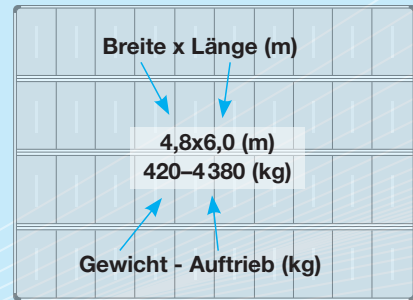

## Standard-Sortiment

Höhe 208 mm

	Länge 3,0 m	Länge 4,2 m	Länge 6,0 m
Breite 1,2 m	1,2x3,0 (m) 66-534 (kg)	1,2x4,2 (m) 89-751 (kg)	1,2x6,0 (m) 128-1072 (kg)
Breite 2,4 m	2,4x3,0 (m) 124-1076 (kg)	2,4x4,2 (m) 167-1513 (kg)	2,4x6,0 (m) 243-2157 (kg)
Breite 3,6 m	3,6x3,0 (m) 175-1642 (kg)	3,6x4,2 (m) 245-2275 (kg)	3,6x6,0 (m) 338-3262 (kg)
Breite 4,8 m	4,8x3,0 (m) 235-2200 (kg)	4,8x4,2 (m) 327-3060 (kg)	4,8x6,0 (m) 420-4380 (kg)
Breite 6,0 m	6,0x3,0 (m) 294-2750 (kg)	6,0x4,2 (m) 378-3805 (kg)	6,0x6,0 (m) 537-5463 (kg)